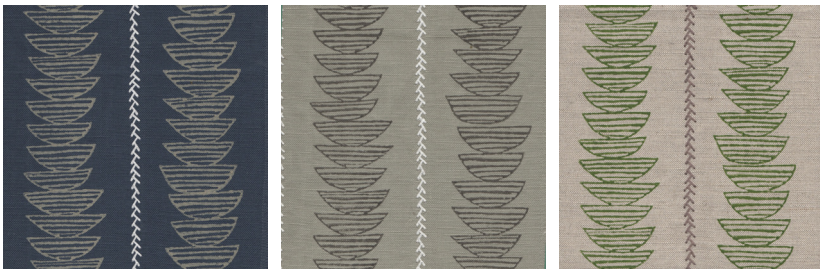

seemakrish

ALTA

SKU# 1602/A

Color: Golden Gate Red

Content: 55% Linen 45% Cotton

Width: 53" Cuttable

Repeat: 6.5" V, 9" H

Care: Dry Clean Only

Hand block printed and
embroidered in India.

Marine Indigo

Mist Gray

Gingko Green