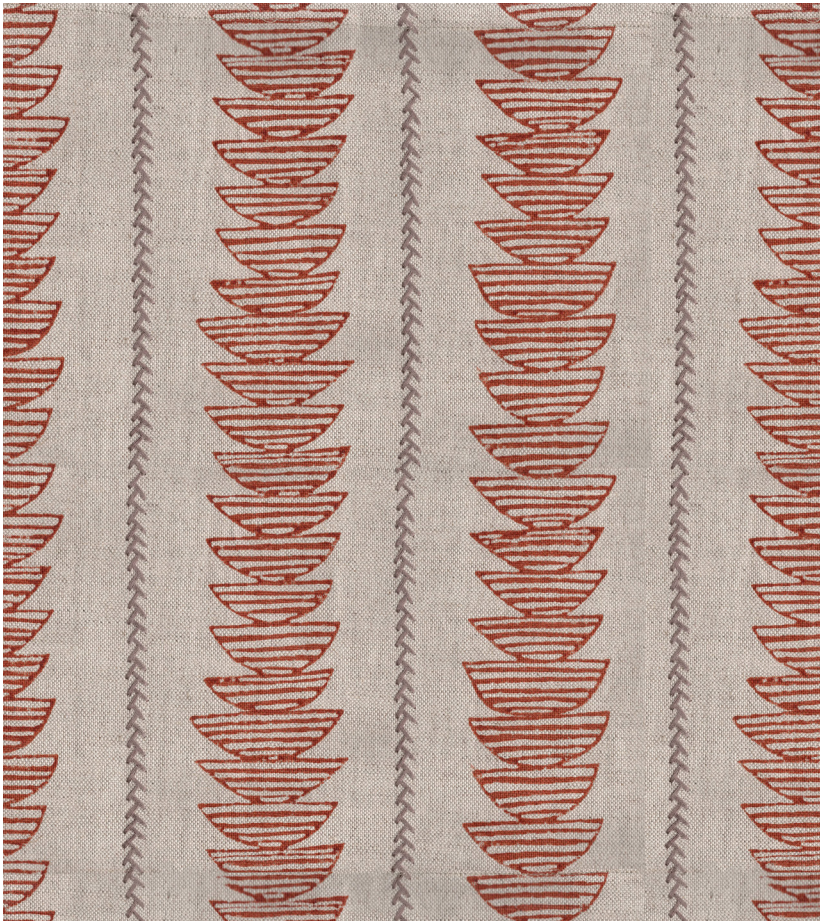

seemakrish

ALTA

SKU# 1602/A

Color: Golden Gate Red

Content: 55% Linen 45% Cotton

Width: 53" Cuttable

Repeat: 6.5" V, 9" H

Care: Dry Clean Only

Hand block printed and
embroidered in India.

Marine Indigo

Mist Gray

Gingko Green